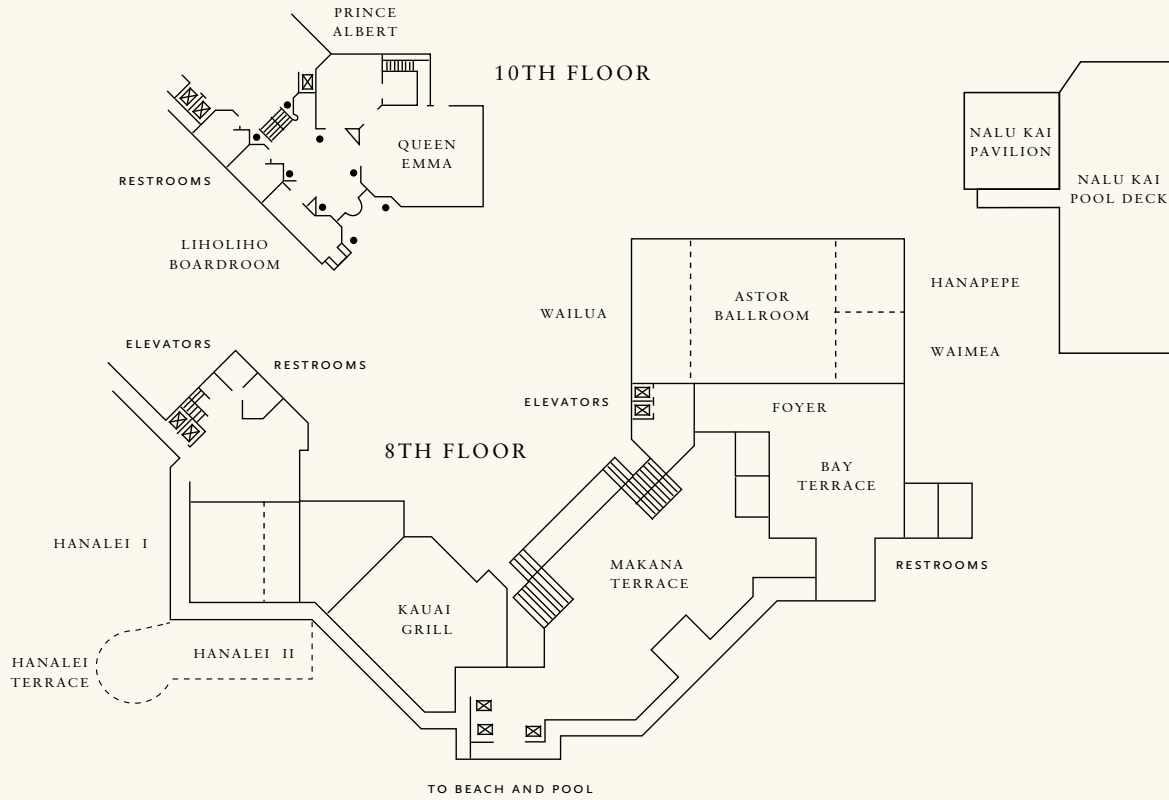

THE ST. REGIS PRINCEVILLE RESORT

NAME	DIMENSIONS	CEILING HEIGHT	TOTAL SQ. FT.	THEATRE SEATING	CLASSROOM SEATING	ROUND 10 TOPS	RECEPTION
ASTOR BALLROOM	115'6" x 57'4"	(H) 17' 6" (M) 14' 2" (L) 10' 2"	6,616	750	450	500	620
WAILUA	26' x 57' 4"	10' 2"	1,490	160	100	100	160
ASTOR	57'4" x 63'	(H) 17' 6" (L) 14' 2"	3,610	400	250	200	300
HANAPEPE	26'6" x 28'8"	10' 2"	758	60	40	40	50
WAIMEA	26'6" x 28'8"	10' 2" (H) 17' 6"	758	60	40	40	50
BAY TERRACE	44' x 52'	9' 7"	2,288	160	80	110	300
QUEEN EMMA	30' x 43'	12' 5"	1,290	120	70	80	120
PRINCE ALBERT	27' x 21'	12' 5"	567	60	35	30	40
LIHOLIHO BOARDROOM	27' x 13'	12' 5"	351	N/A	N/A	N/A	N/A
HANALEI	23' x 40'	10' 5"	920	100	60	70	100
HANALEI I	23' x 27'	10' 5"	621	70	40	50	70
HANALEI II	23' x 13'	10' 5"	299	30	20	20	30
OUTDOOR SPACE	DIMENSIONS	CEILING HEIGHT	TOTAL SQ. FT.	THEATRE SEATING	CLASSROOM SEATING	ROUND 10 TOPS	RECEPTION
HANALEI TERRACE	Outdoor	N/A	600	30	-	30	60
KAMANI COVE	80' x 60'	N/A	3,200	250	-	200	300
FORT ALEXANDER	Event Lawn	N/A	17,000	-	-	400	1000
NALU KAI PAVILION	26' x 26'	12'	676	70	-	50	80
NALU KAI POOL DECK	Event Space	N/A	3,370	-	-	-	200

Floor plan and capacities may be subject to change in 2011. Maximum capacities are based on selected room set and audio-visual requirements.
©Starwood Hotels & Resorts Worldwide, Inc. All rights reserved.